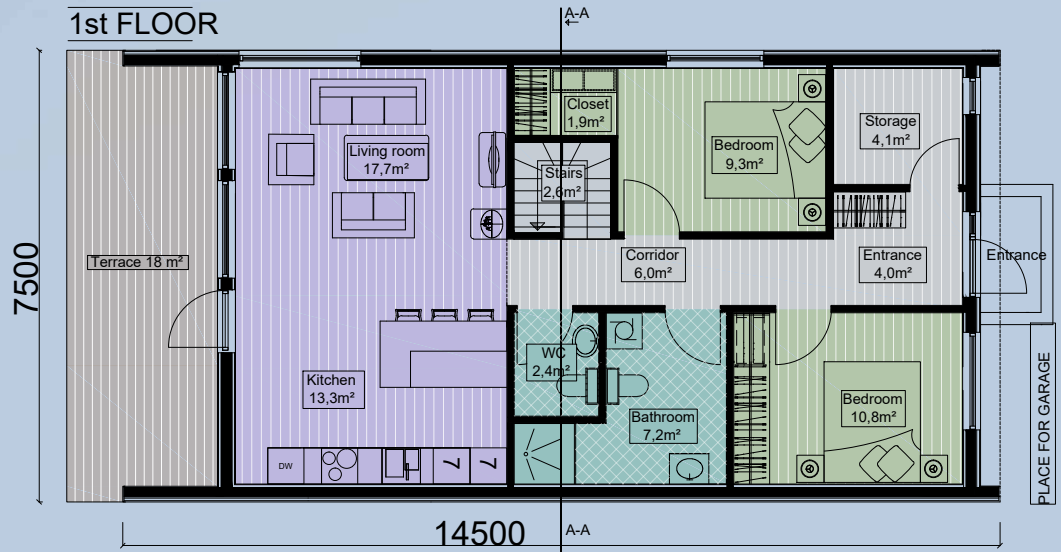

# M120f

125m<sup>2</sup>

## Features :

- 2 double beds, 2 single beds or bunk beds ( 6-8 people)
- Possibility to make cottages;
- Side entrance;
- NTA = 79,5 m<sup>2</sup> (1st floor);
- NTA= 35,5m<sup>2</sup> (2nd floor);
- BRA = 120 m<sup>2</sup>;
- BYA =109 m<sup>2</sup> .

## Loft

125m<sup>2</sup>