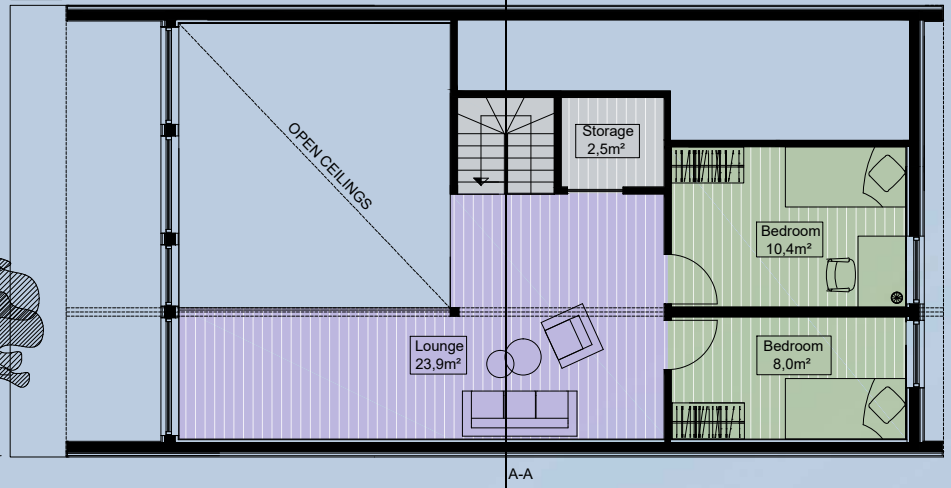

# M120f

125m<sup>2</sup>

## Features :

- 2 double beds, 2 single beds or bunk beds ( 6-8 people)
- Possibility to make cottages;
- Side entrance;
- NTA = 79,5 m<sup>2</sup> (1st floor);
- NTA= 35,5m<sup>2</sup> (2nd floor);
- BRA = 120 m<sup>2</sup>;
- BYA =109 m<sup>2</sup> .

## Loft

125m<sup>2</sup>