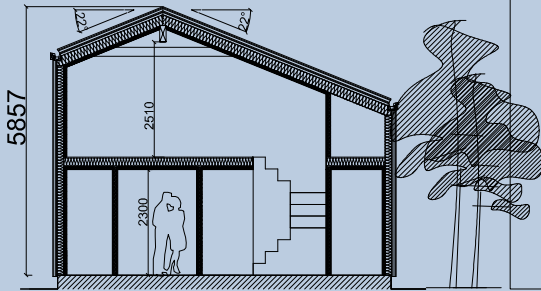

## Features :

- 2 double beds, 2 single beds or bunk beds ( 6-8 people)
- Possibility to make cottages;
- Side entrance;
- NTA = 79,5 m<sup>2</sup> (1st floor);
- NTA= 35,5m<sup>2</sup> (2nd floor);
- BRA = 120 m<sup>2</sup>;
- BYA =109 m<sup>2</sup> .

## Loft

125m<sup>2</sup>