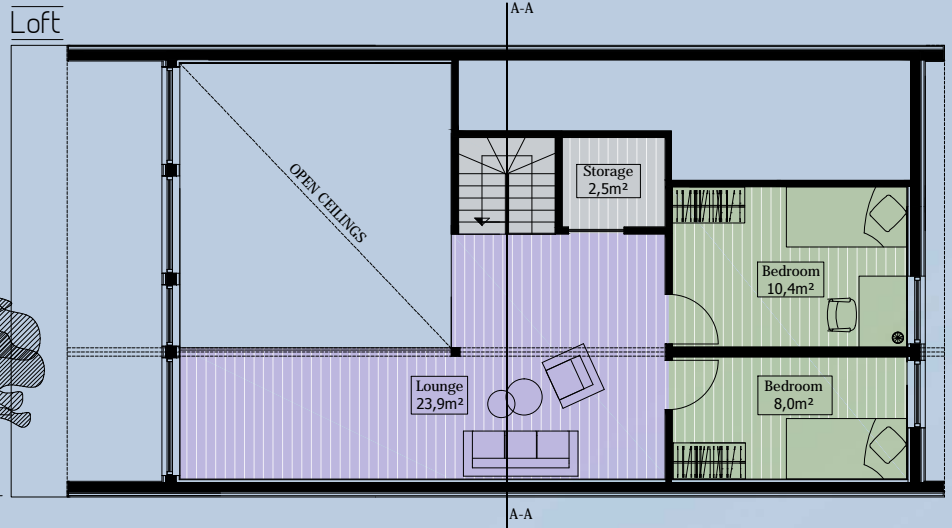

M120f

125m²

Features :

- ✓ 2 double beds, 2 single beds or bunk beds (6-8 people)
- ✓ Possibility to make cottages;
- ✓ Side entrance;
- ✓ NTA = 79,5 m² (1st floor);
- ✓ NTA = 35,5 m² (2nd floor);
- ✓ BRA = 120 m²;
- ✓ BYA = 109 m².

125m²