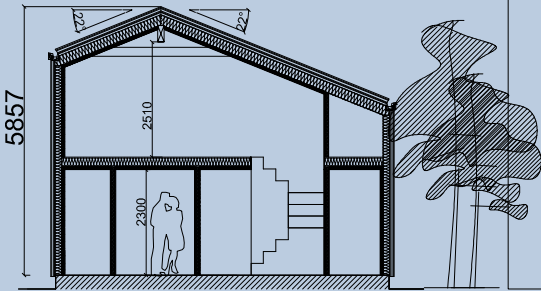

M120f

125m²

Features :

- ✓ 2 double beds, 2 single beds or bunk beds (6-8 people)
- ✓ Possibility to make cottages;
- ✓ Side entrance;
- ✓ NTA = 79,5 m² (1st floor);
- ✓ NTA = 35,5 m² (2nd floor);
- ✓ BRA = 120 m²;
- ✓ BYA = 109 m².

125m²