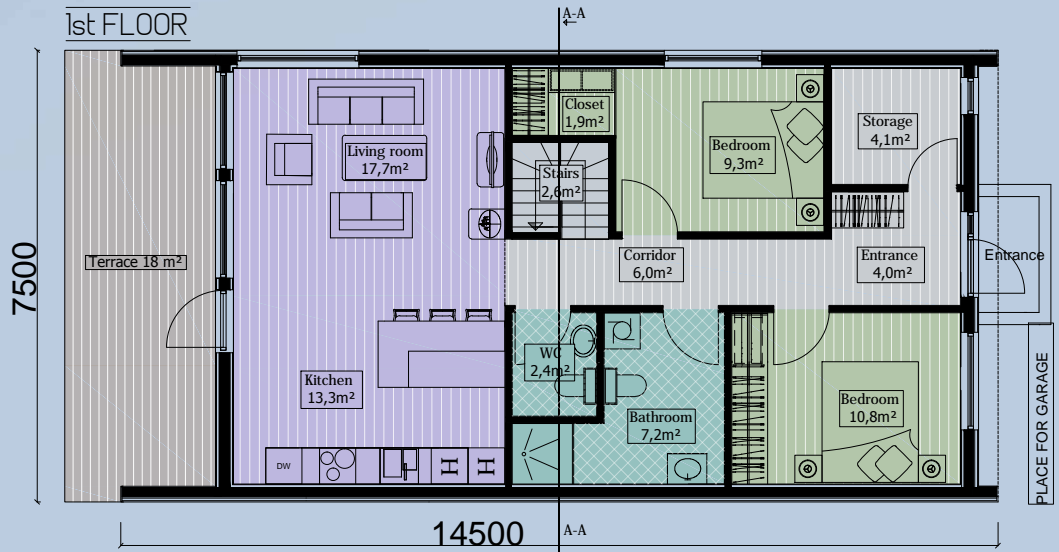

M120f

125m²

Features :

- ✓ 2 double beds, 2 single beds or bunk beds (6-8 people)
- ✓ Possibility to make cottages;
- ✓ Side entrance;
- ✓ NTA = 79,5 m² (1st floor);
- ✓ NTA = 35,5 m² (2nd floor);
- ✓ BRA = 120 m²;
- ✓ BYA = 109 m².

125m²