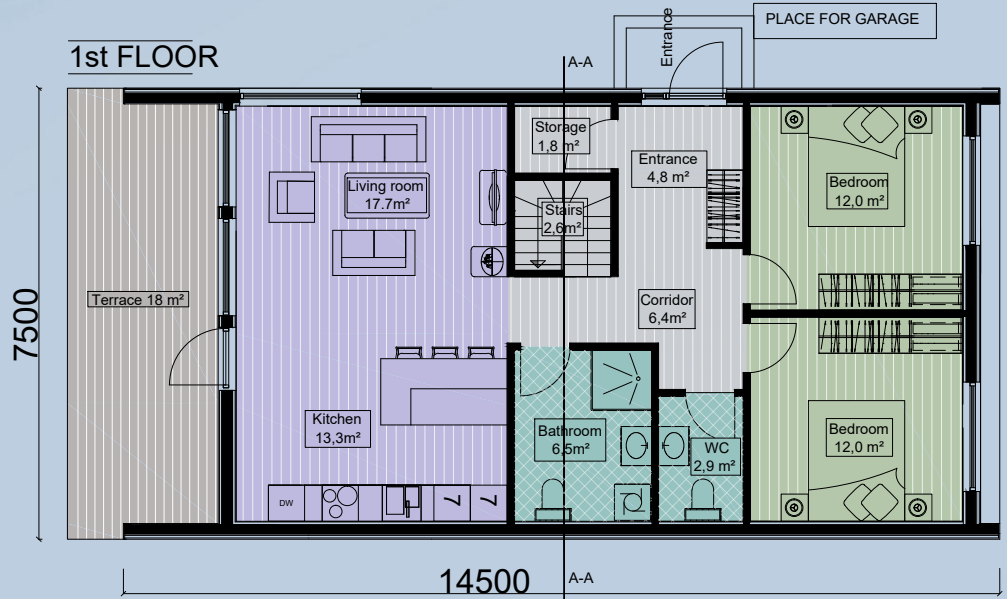

M120s

125m²

Features :

- 2 double beds, 2 single beds or bunk beds (6-8 people);
- Possibility to make cottages;
- Side entrance;
- NTA = 79,5 m² (1st floor);
- NTA= 35,5m² (2nd floor);
- BRA = 120 m²;
- BYA = 109 m².

1st FLOOR

Loft

125m²