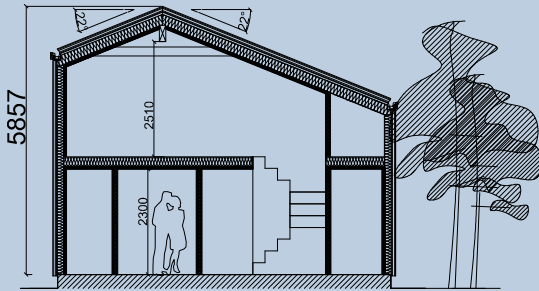

M120s

125m²

Features :

- 2 double beds, 2 single beds or bunk beds (6-8 people);
- Possibility to make cottages;
- Side entrance;
- NTA = 79,5 m² (1st floor);
- NTA= 35,5m² (2nd floor);
- BRA = 120 m²;
- BYA = 109 m².

1st FLOOR

Loft

125m²