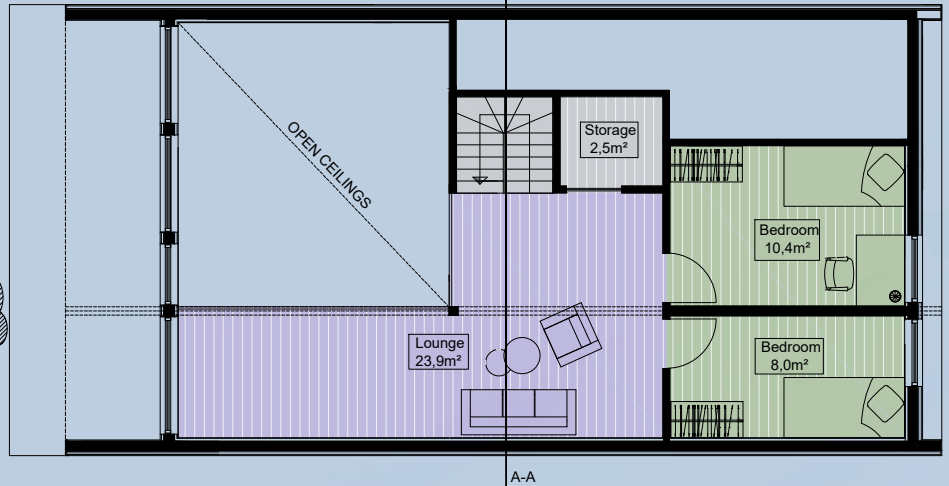

M120s

125m²

Features :

- 2 double beds, 2 single beds or bunk beds (6-8 people);
- Possibility to make cottages;
- Side entrance;
- NTA = 79,5 m² (1st floor);
- NTA= 35,5m² (2nd floor);
- BRA = 120 m²;
- BYA = 109 m².

1st FLOOR

Loft

125m²